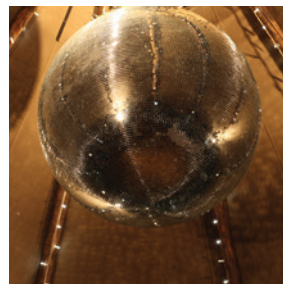

Giant Mirror Ball
(Tipi only)