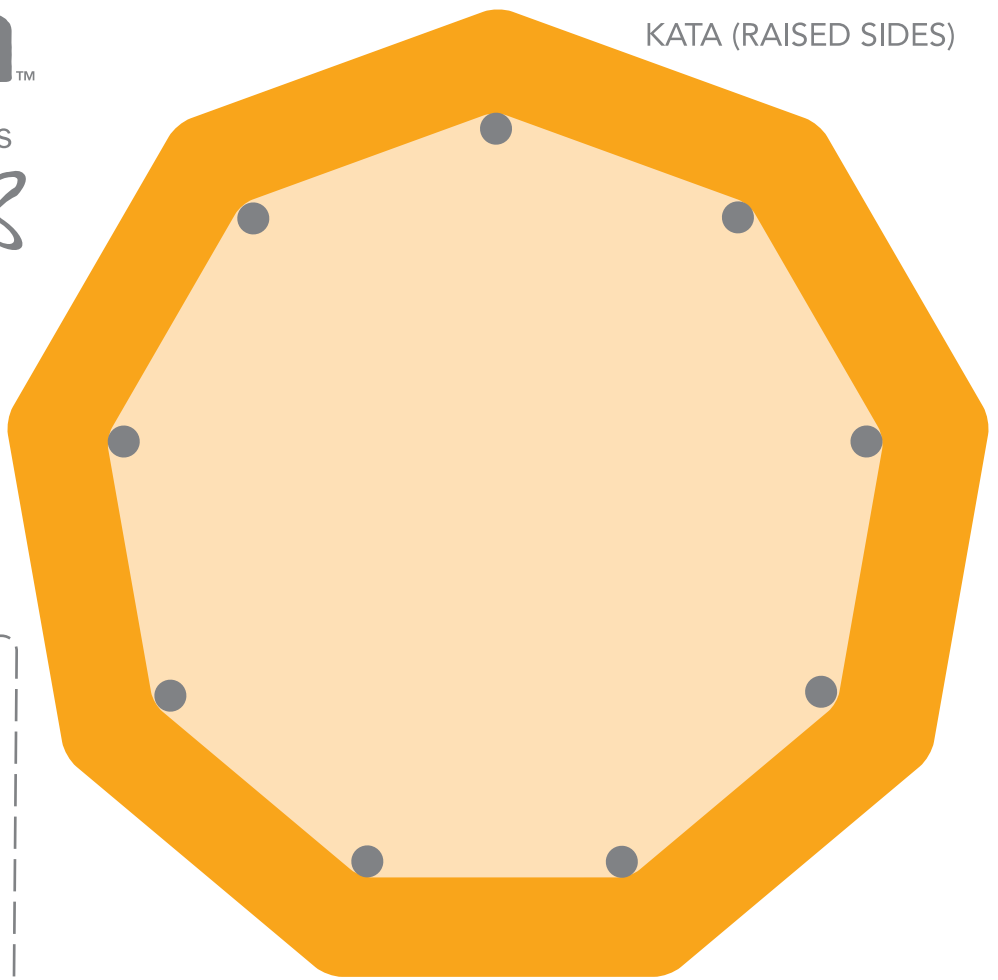

PapaKata™

Beautiful tents for amazing events

KATA (RAISED SIDES)

CATERING TENT

AWNING

RAISED ENTRANCE

KATA (LOWERED SIDES)

KUNGSORNEN